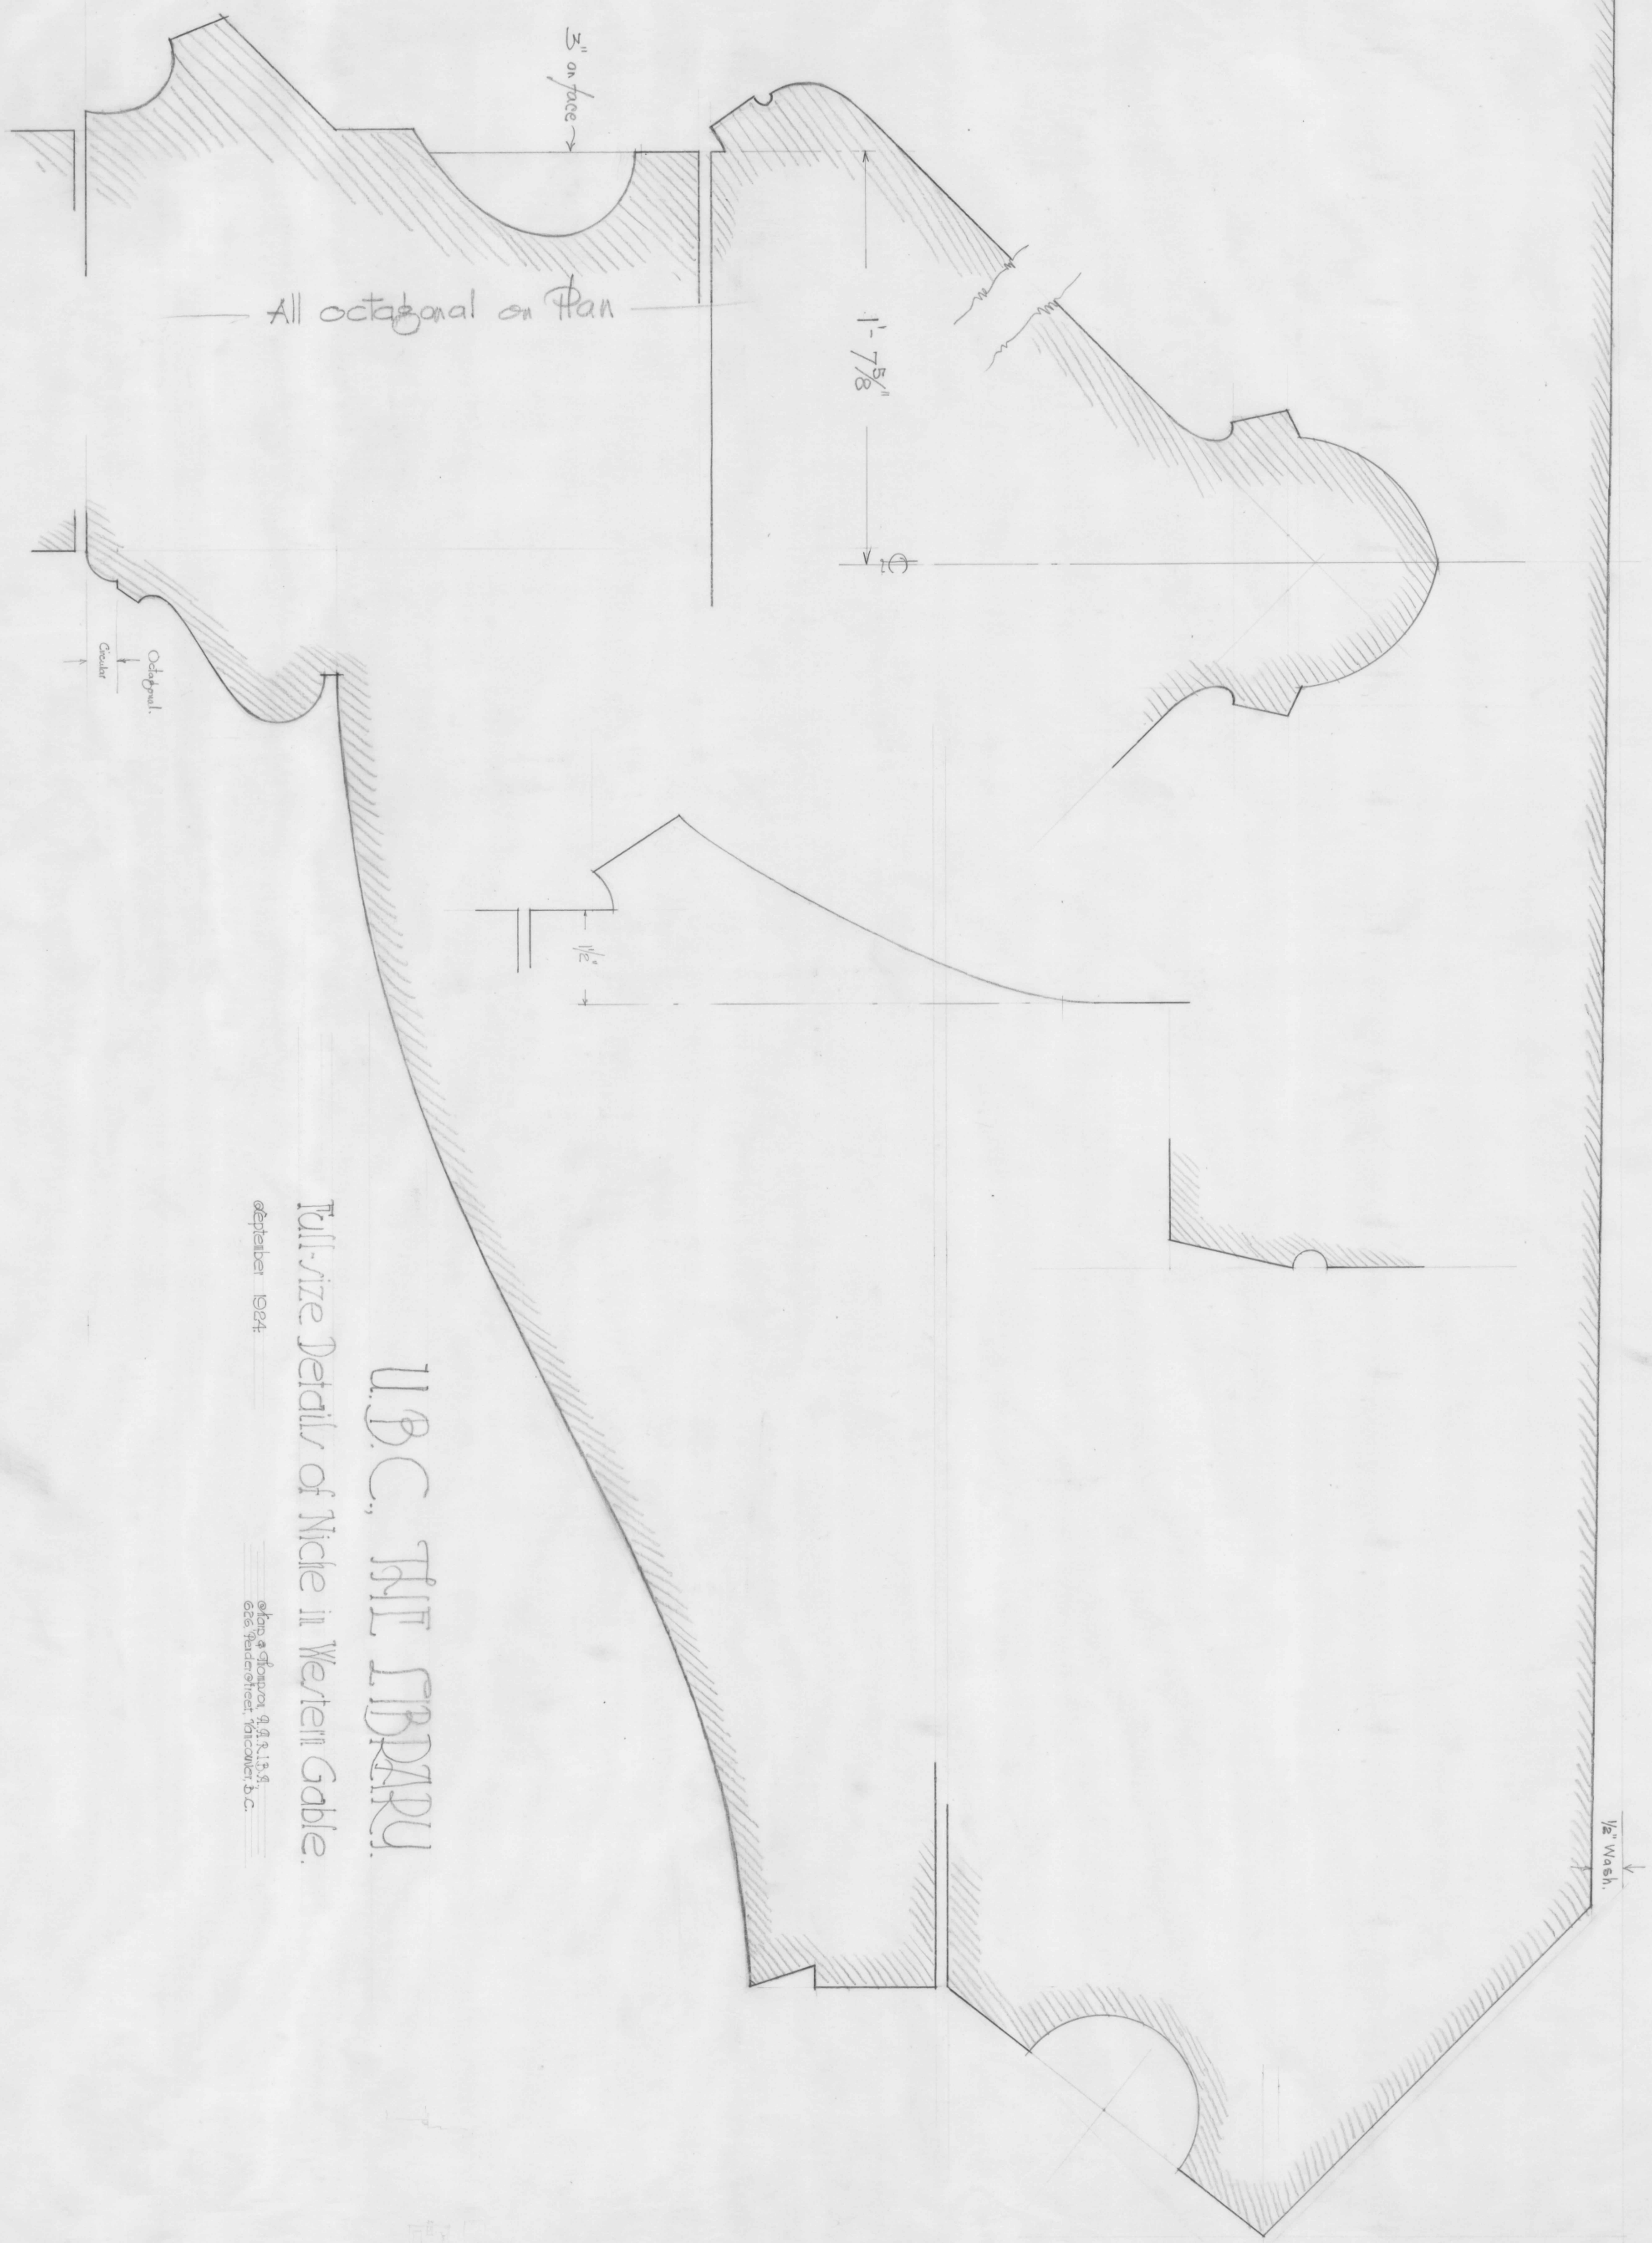

CS-46 987

3 3/4

U.P.C. TILE BATTERY

Full-size Details of Niche in Western Gable.

September 1924

John & Simpson, 9, 11, 13, 15
225 Pacific Street, Vancouver, B.C.